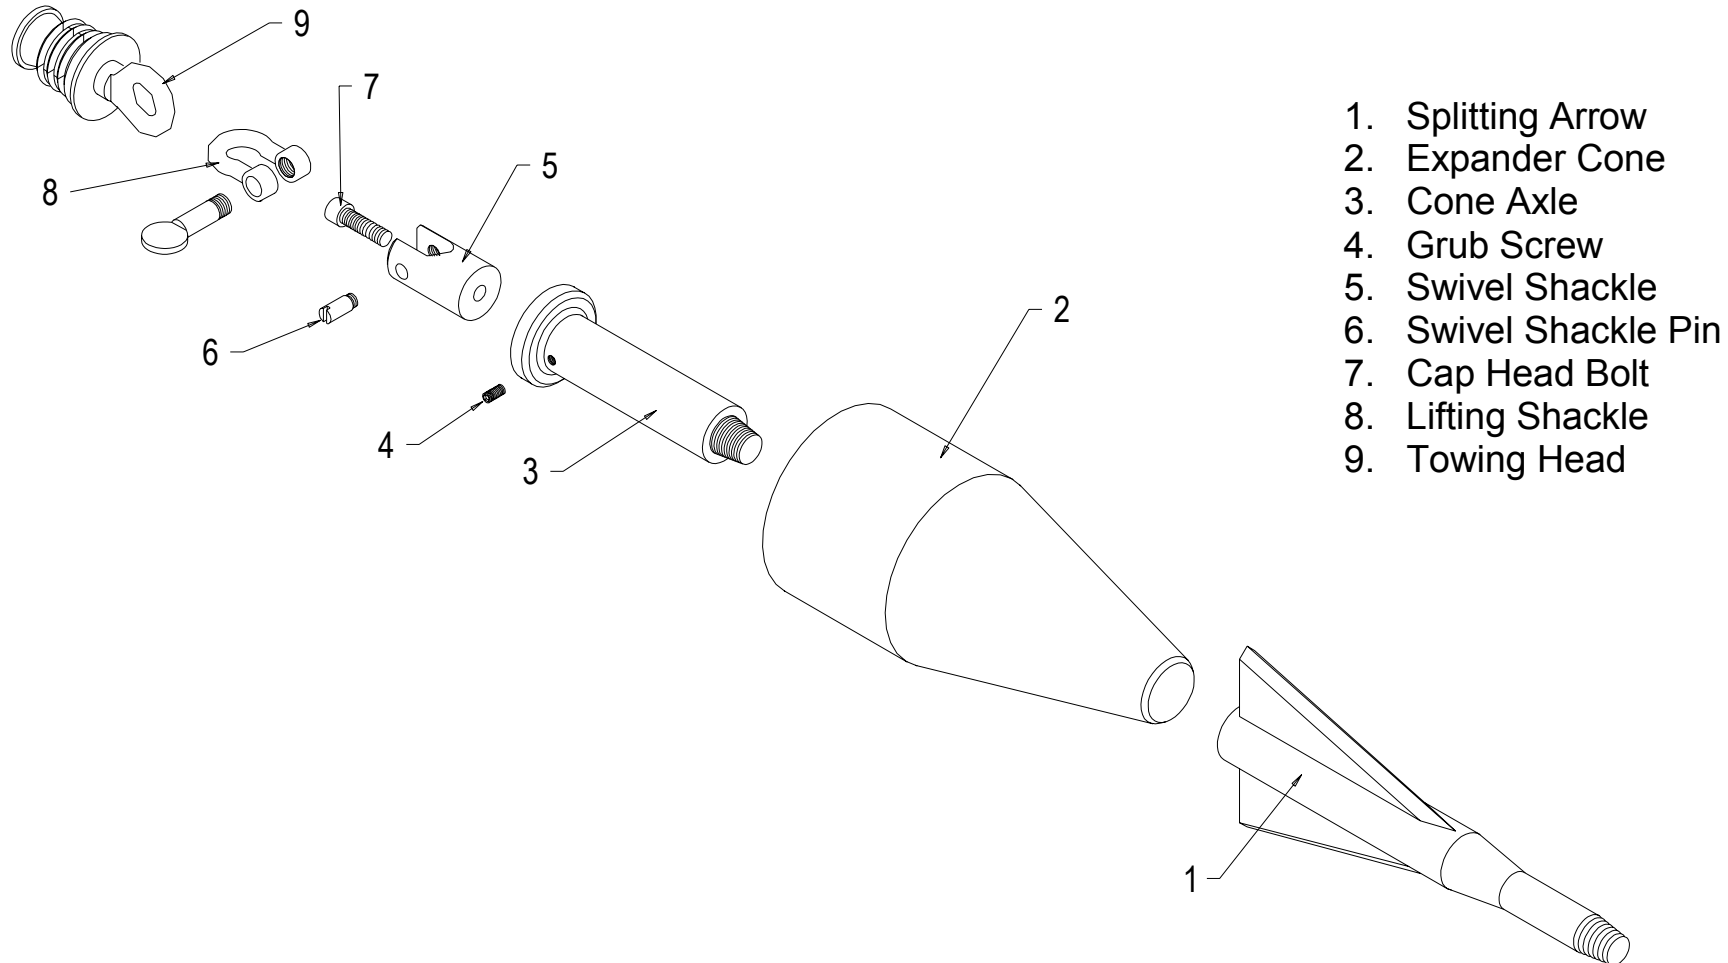

MAXIBURST 70 TOWING ASSEMBLY

1. Splitting Arrow
2. Expander Cone
3. Cone Axle
4. Grub Screw
5. Swivel Shackle
6. Swivel Shackle Pin
7. Cap Head Bolt
8. Lifting Shackle
9. Towing Head

The company follow a policy of continuous product development and as such reserves the right to make alterations to equipment and techniques without prior notice.